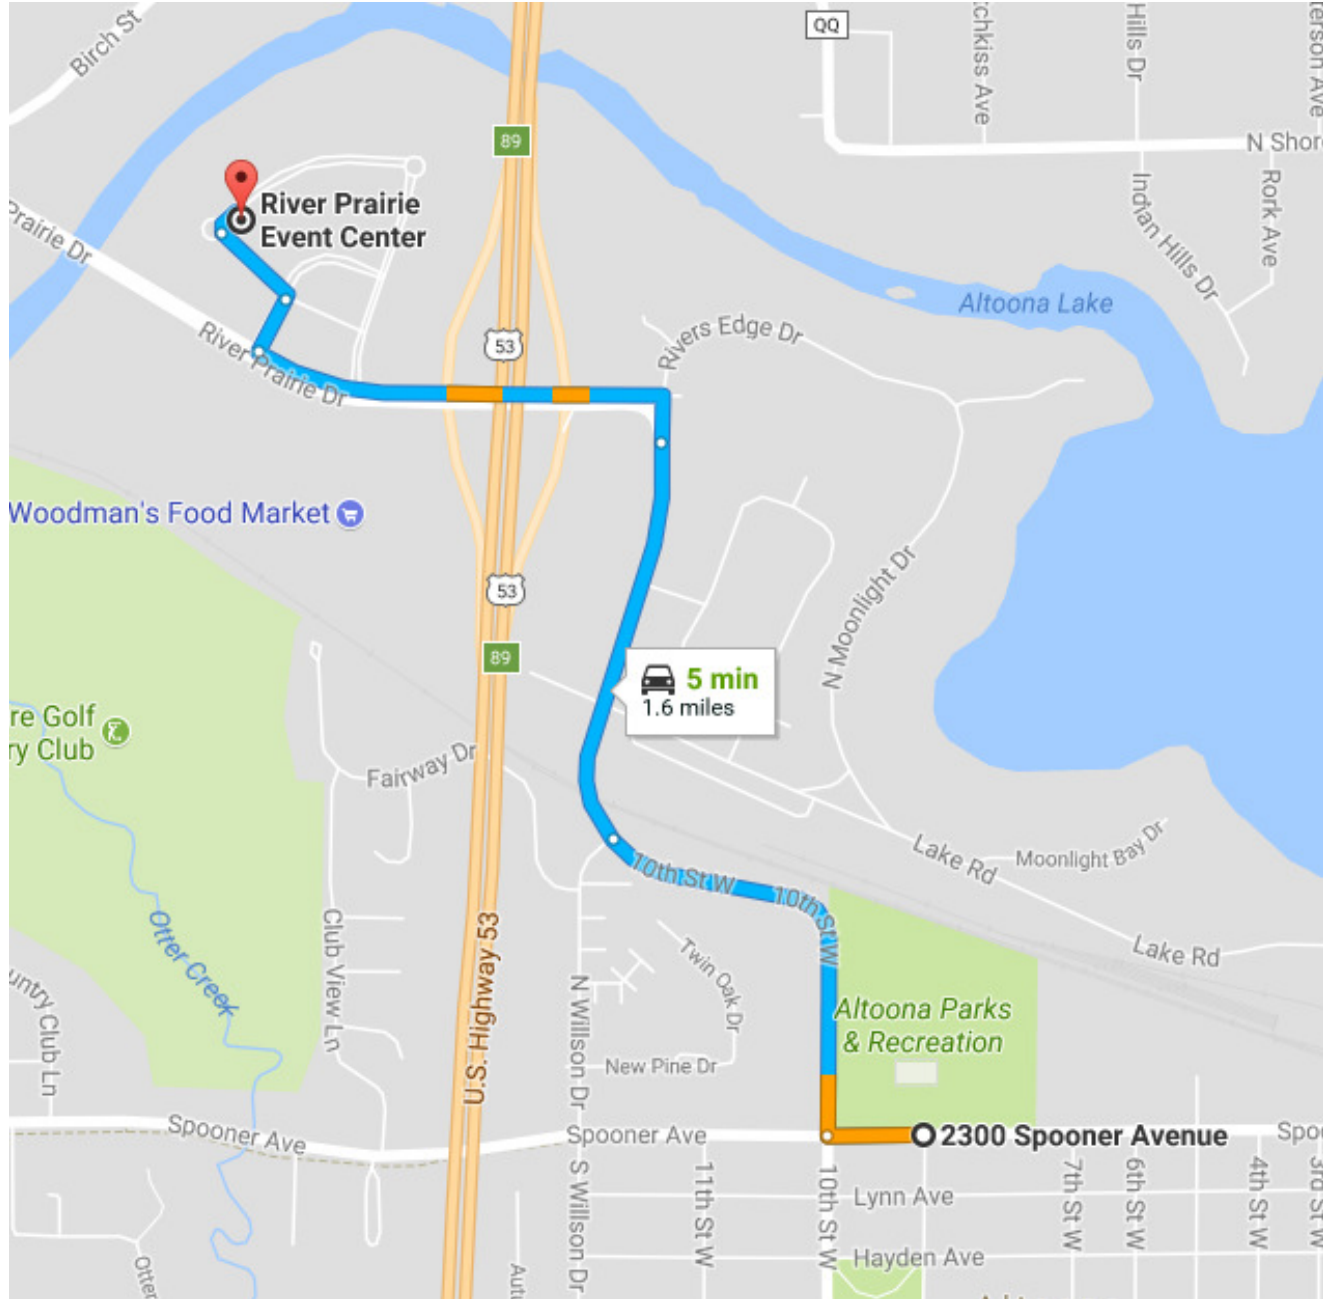

DRIVING DIRECTIONS

From 2300 Spooner Ave to 1419 Front Porch Place
Old location New location

NEW LOCATION

Altoona Parks & Recreation Office
1419 Front Porch Place
715-839-5188