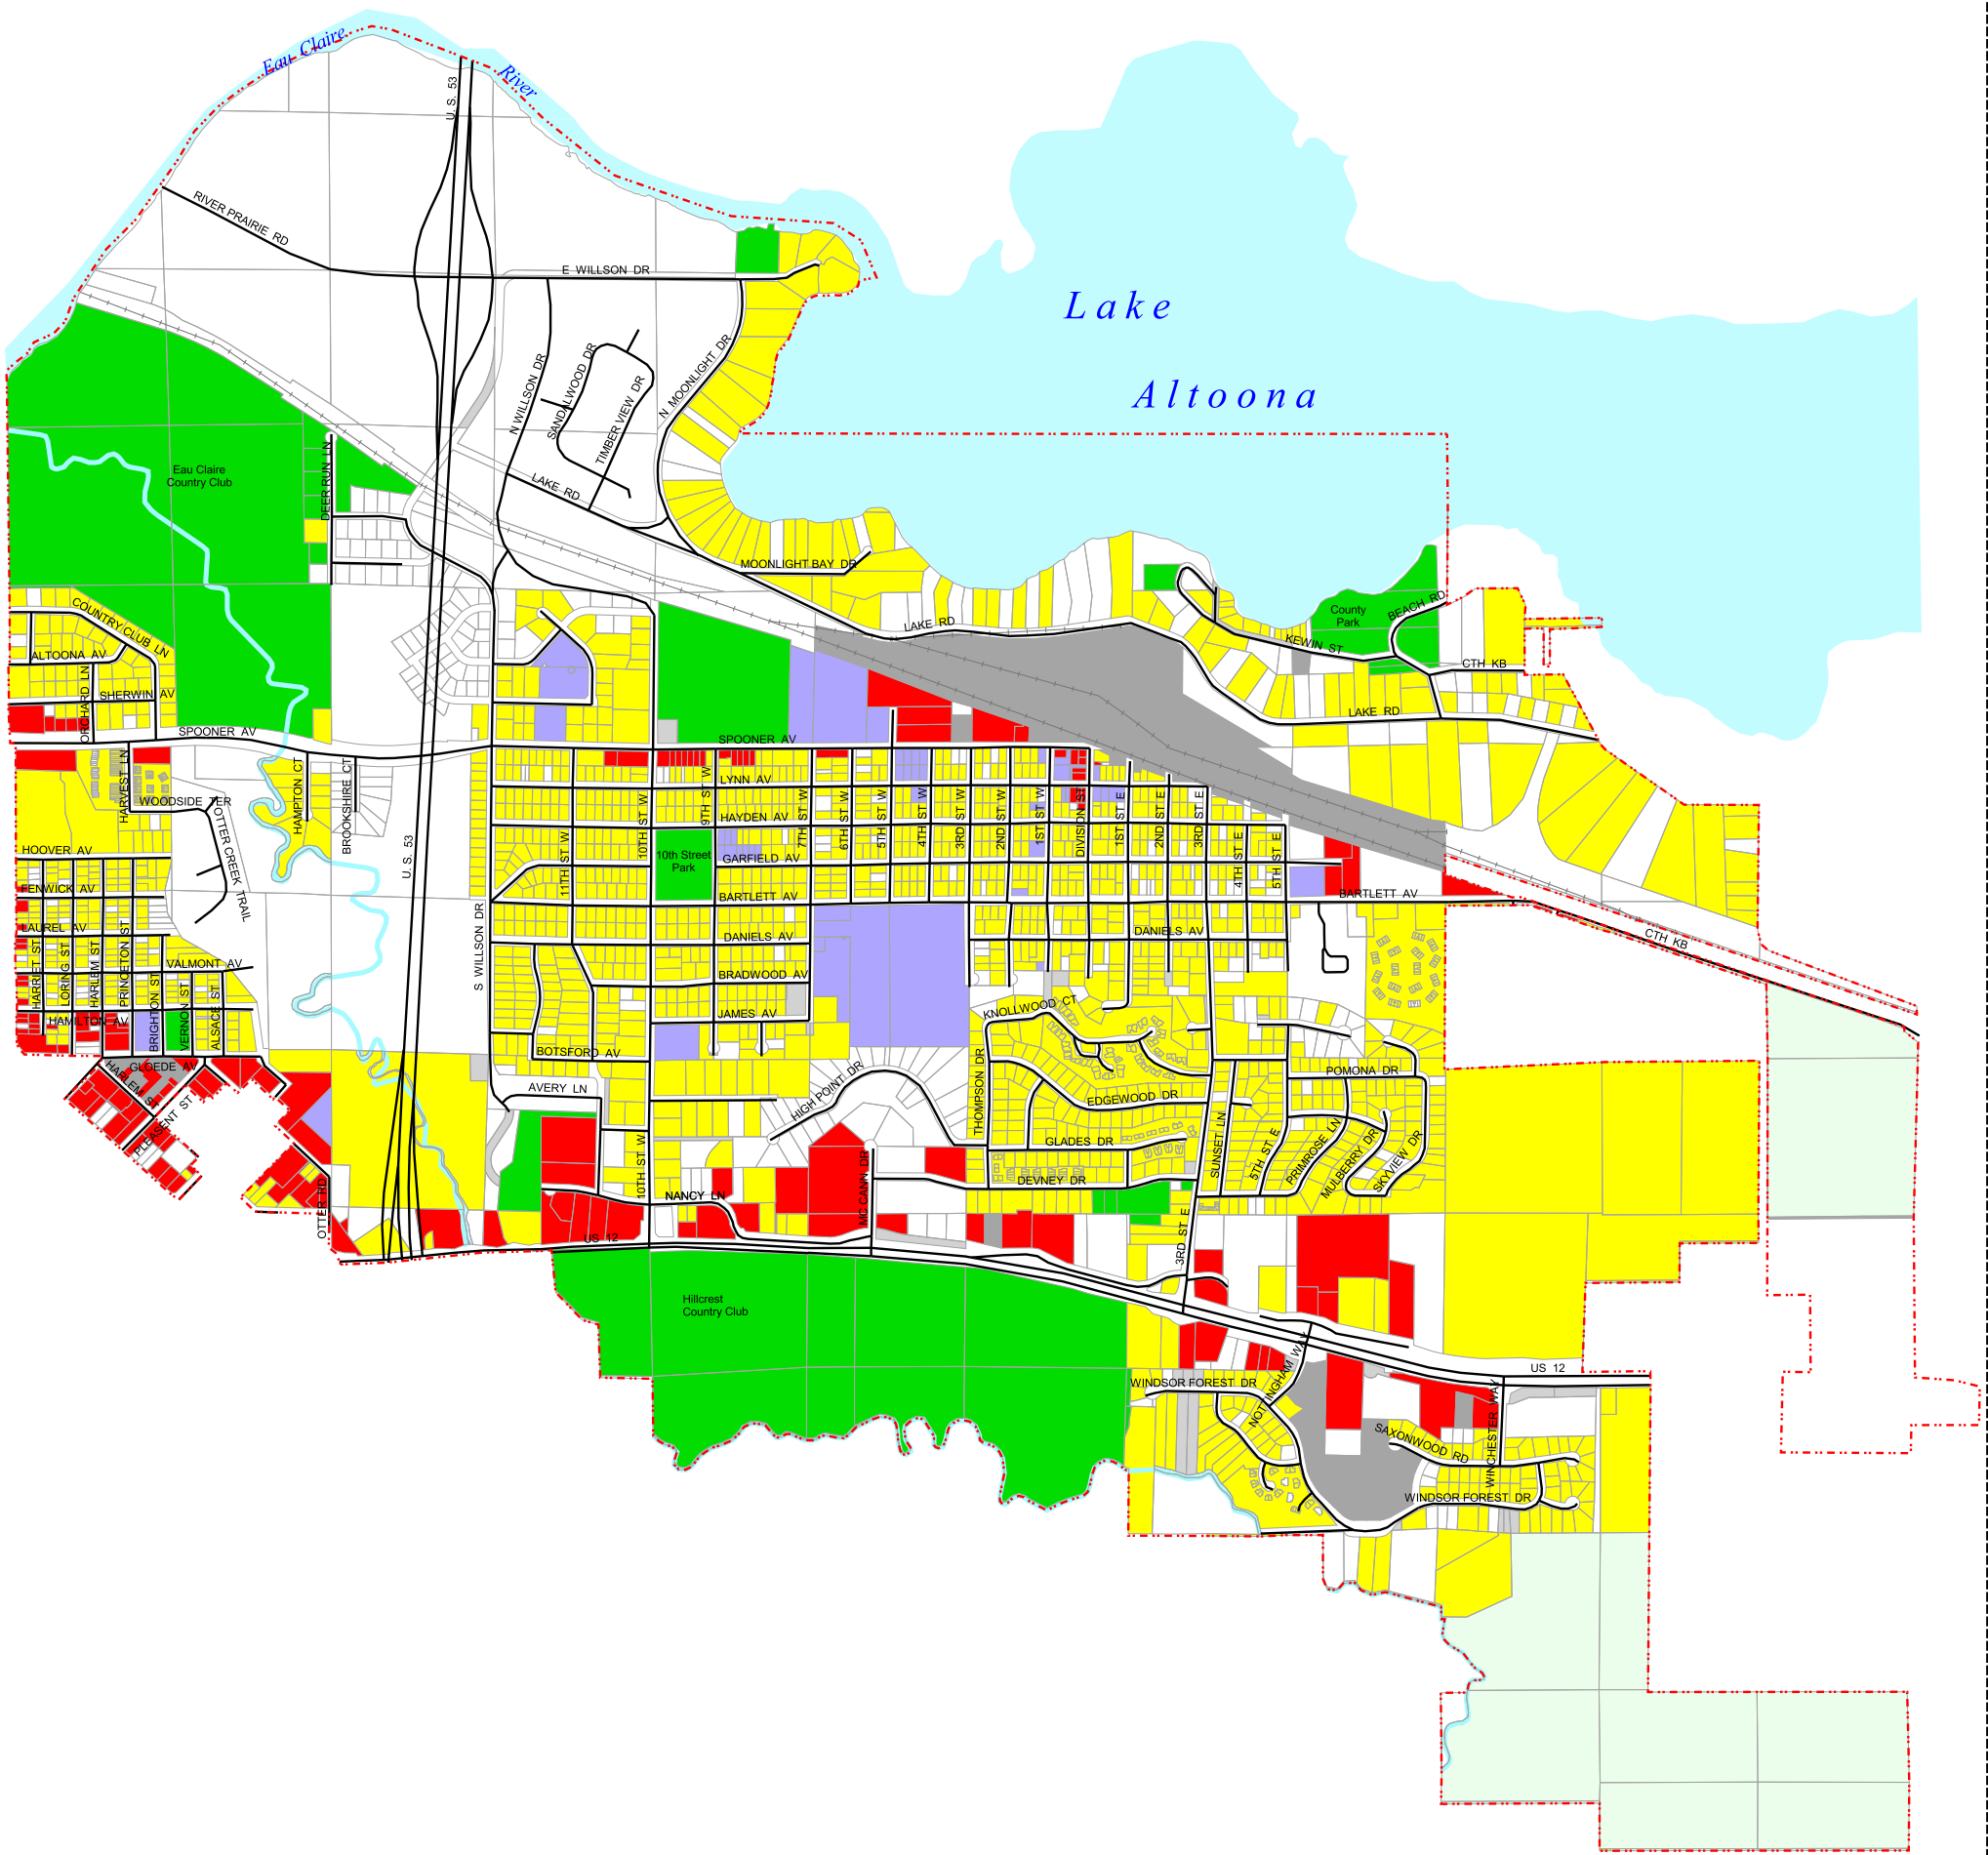

City of Altoona Eau Claire County, Wisconsin Existing Land Use

1320 0 1320 2640 3960 Feet

	Corporate Limits		Residential
	Roads		Commercial
	Railroad		Industrial
	Parcels		Utilities
	Lakes		Gov't / Institutional
	Rivers		Agricultural
			Recreational
			Vacant

Sources:
Existing Land Use provided by WCRPC - 2006
Base map data provided by WCRPC