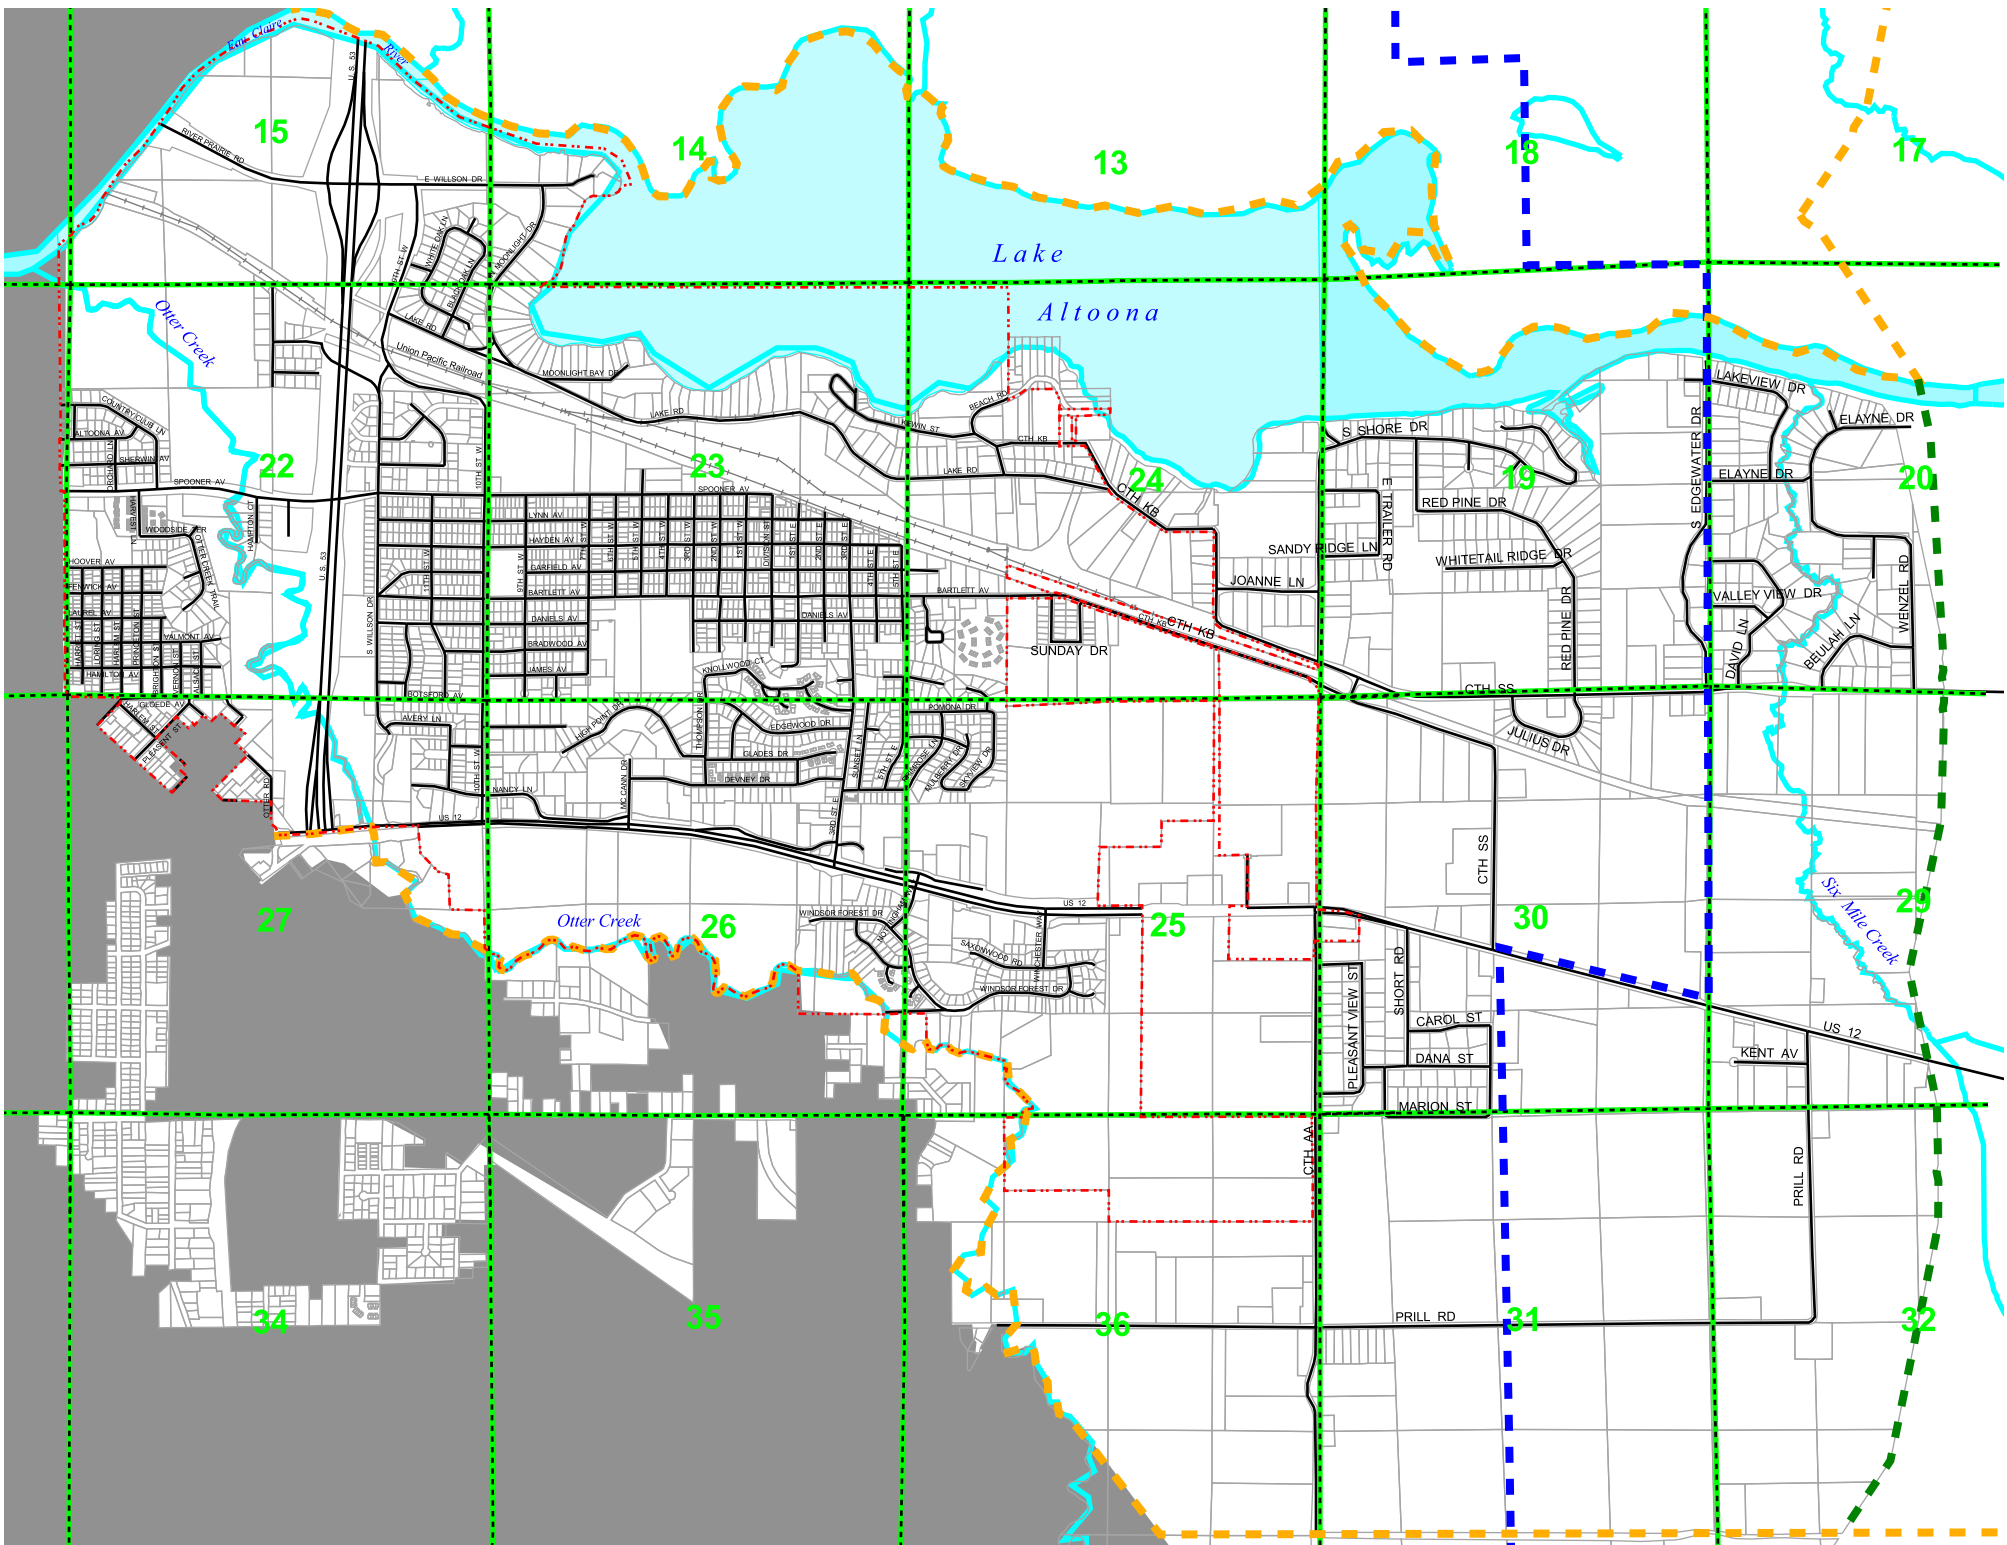

City of Altoona Eau Claire County, Wisconsin Planning Area

- Corporate Limits
- Roads
- Railroads
- Parcels
- Lakes
- Rivers
- City of Eau Claire
- Altoona Plat Review Area
- Eau Claire Plat Review Area
- Sewer Service Area - 2025
- Sections

Sources:
Base map provided by WCWRPC