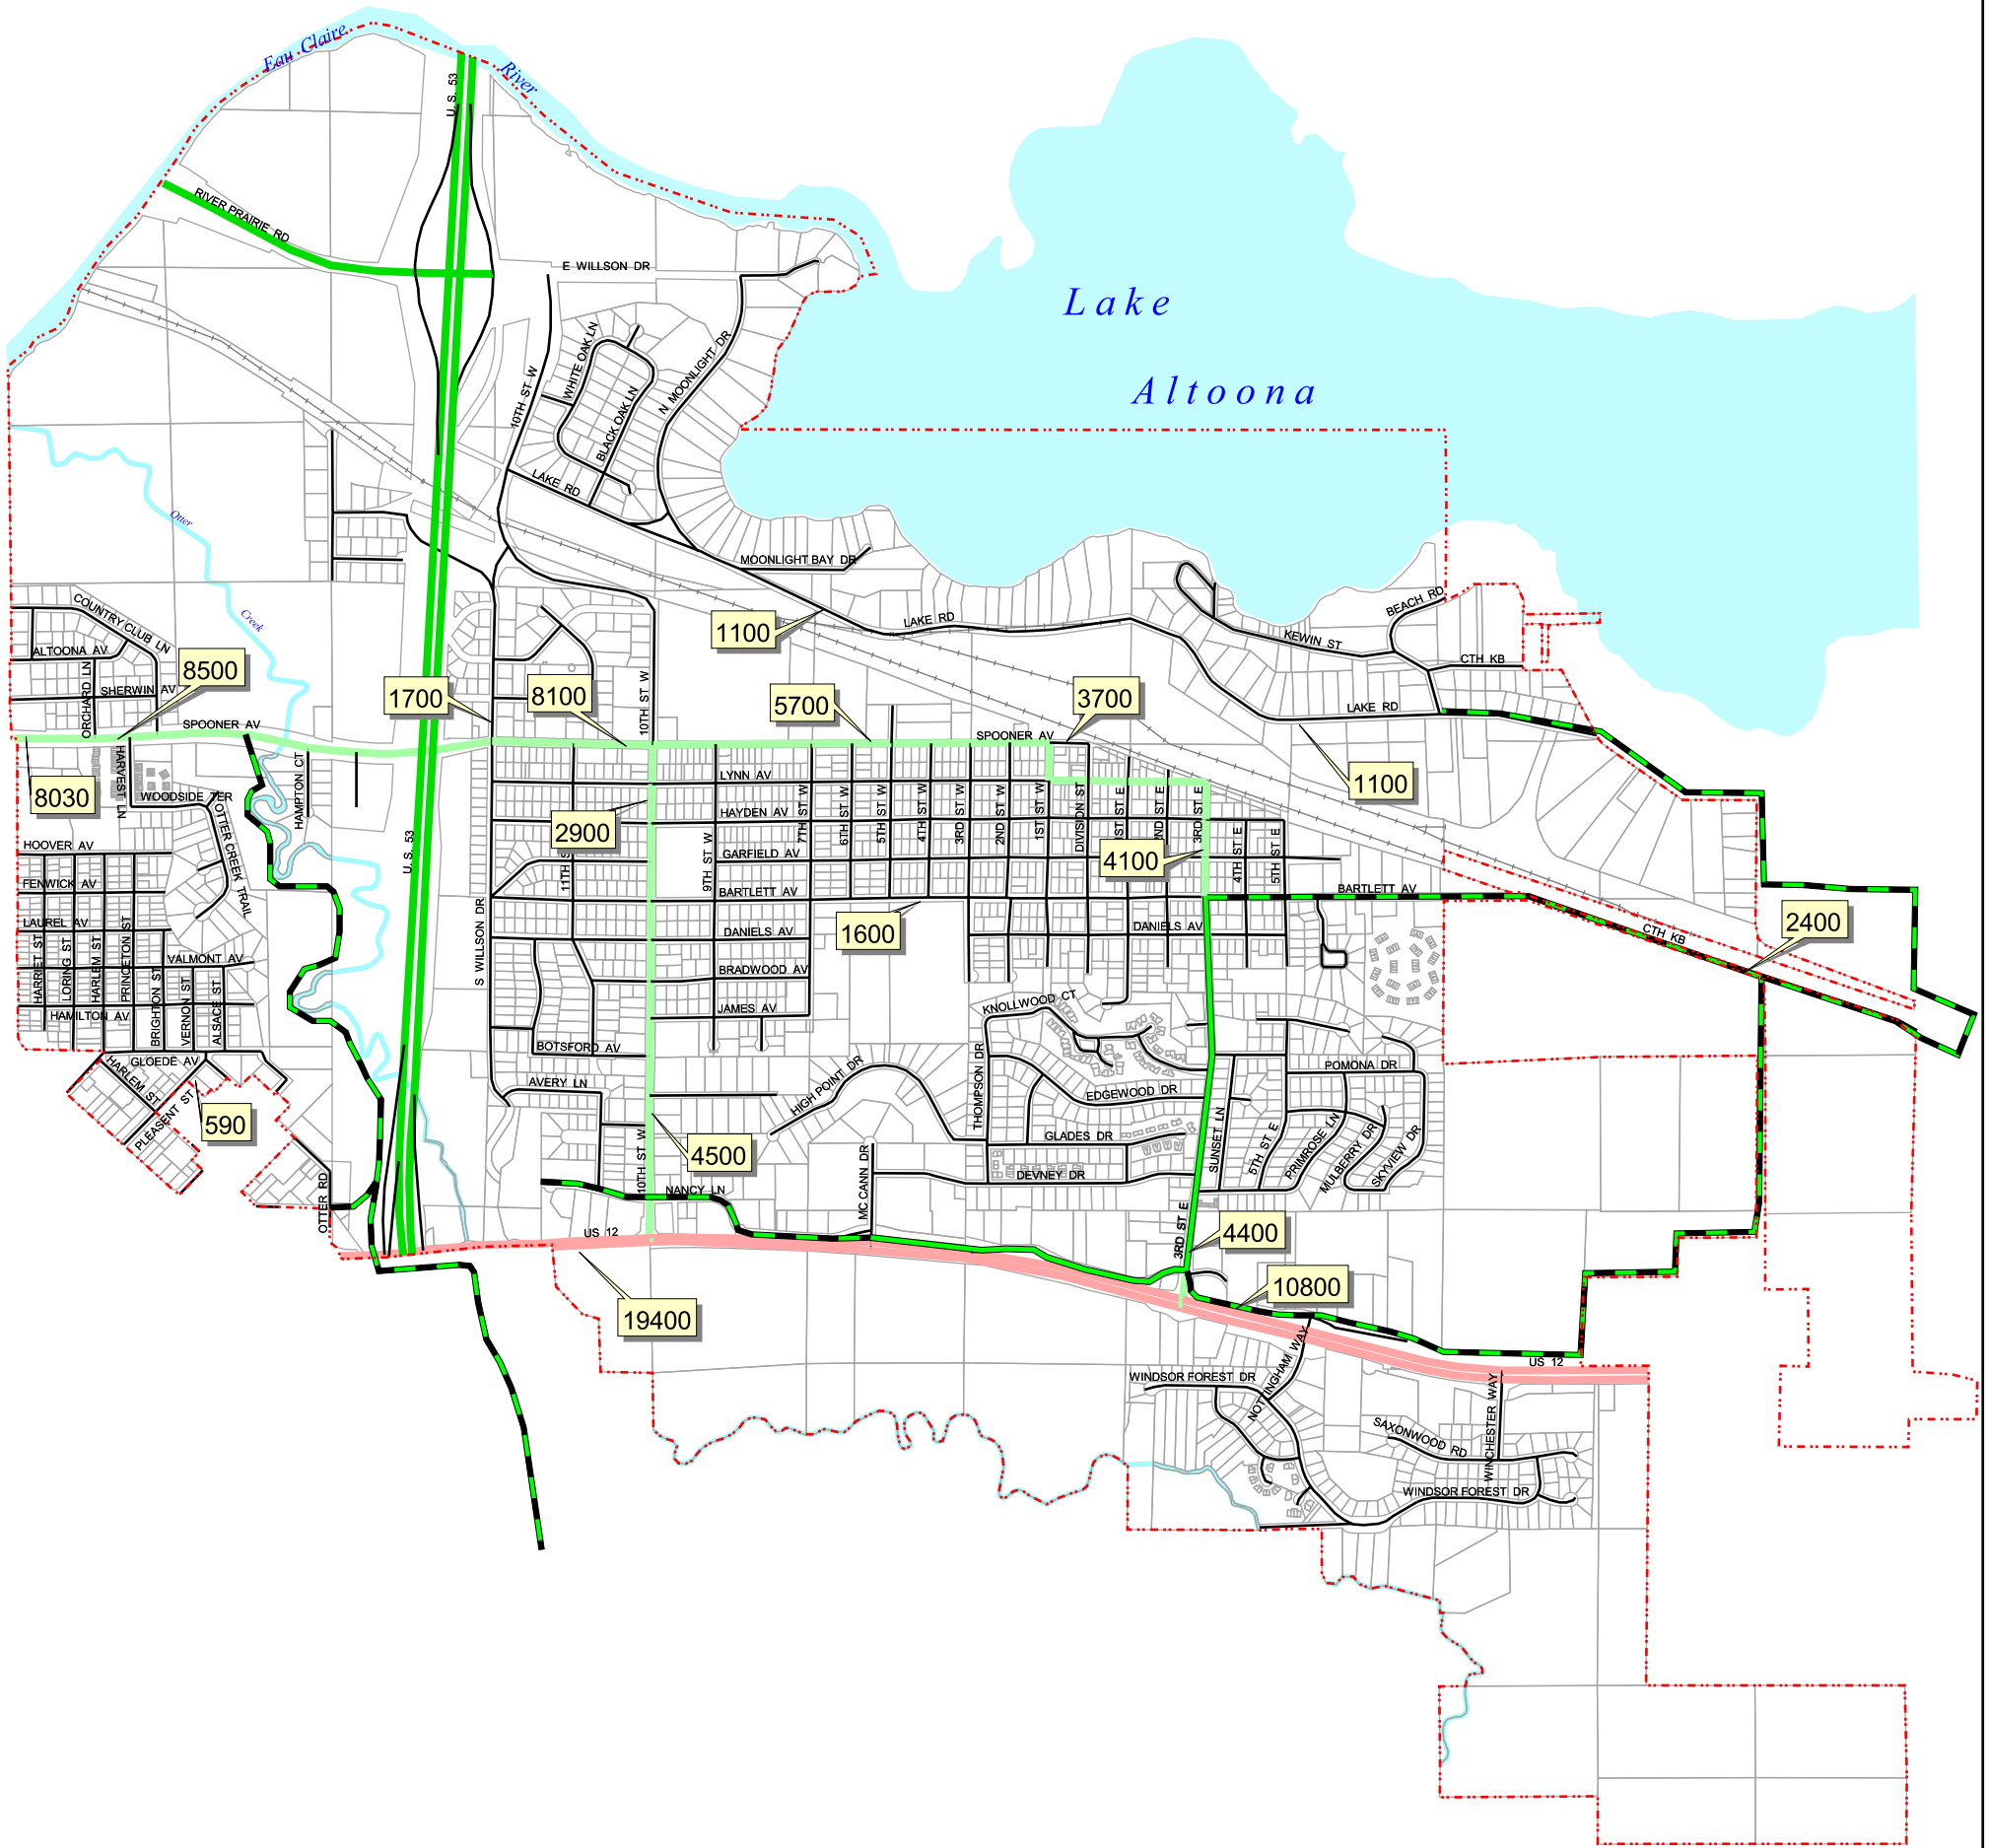

City of Altoona Eau Claire County, Wisconsin Transportation Facilities

Corporate Limits		Functional Classification
Roads	Existing Bike Trails	Major Arterial
Railroad	Proposed Bike Trails	Minor Arterial
Parcels		Major Collector
Lakes		Minor Collector
Rivers		Local

Sources:
ADT provided by WisDOT - WISLR - 2003
Base map provided by WCWRPC